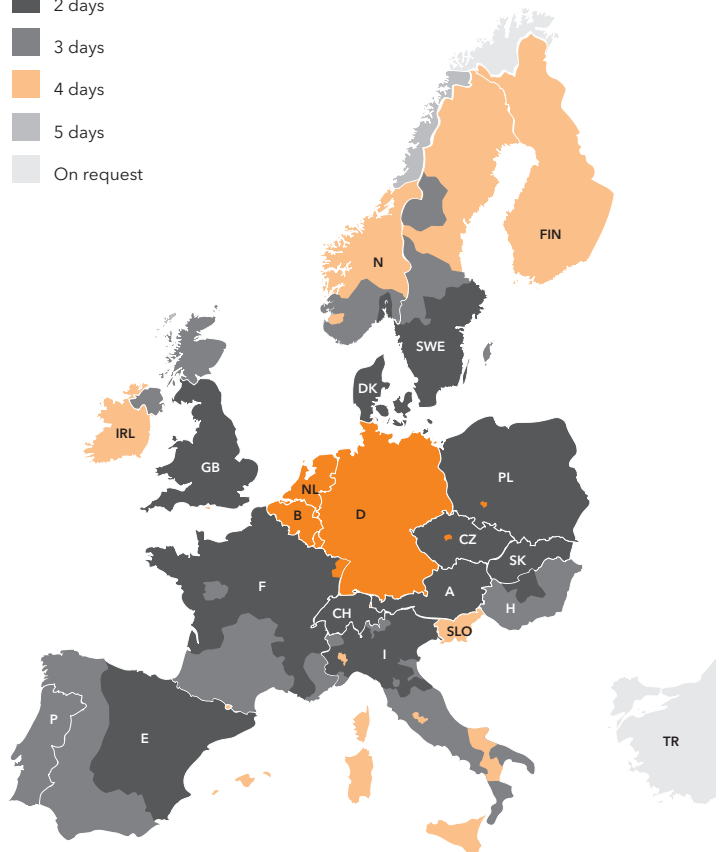

Distribution network SystemPlus

- 1 day
- 2 days
- 3 days
- 4 days
- 5 days
- On request

CONTACT INFORMATION

Forwarding and Logistics Division

Road Forwarding

T: +420 844 555 588

F: +420 281 004 613

M: +420 602 252 014

E: sales@awt-cechofracht.cz

www.awt-cechofracht.cz